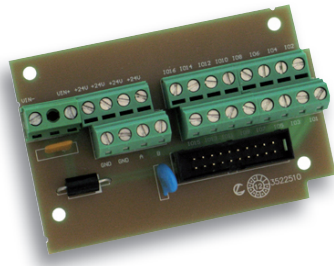

ROOM POST & ACCESSORIES

Flush mounting box for CHC-045 & 235

ACC-121

Description

Flush mounting boxes for installing CHC recessed in wall (plasterboard).

SPECIFICATIONS	ACC-121	ACC-132
Dimensions	200 x 125 x 47 mm	240 x 115 x 45 mm
Material	Galvanized steel	Plastic
Compatible	CHC-045	CHC-235

Replacement connection board for CHC-235

ACC-040

Description

Element included with CHC-235 mounting boxes (ACC-132) that allows separating the wiring of the room peripherals and the Room Control Panel making the wiring easier and simplifying the replacement of damaged CHC-235

SPECIFICATIONS	
Dimensions	55 x 85 mm