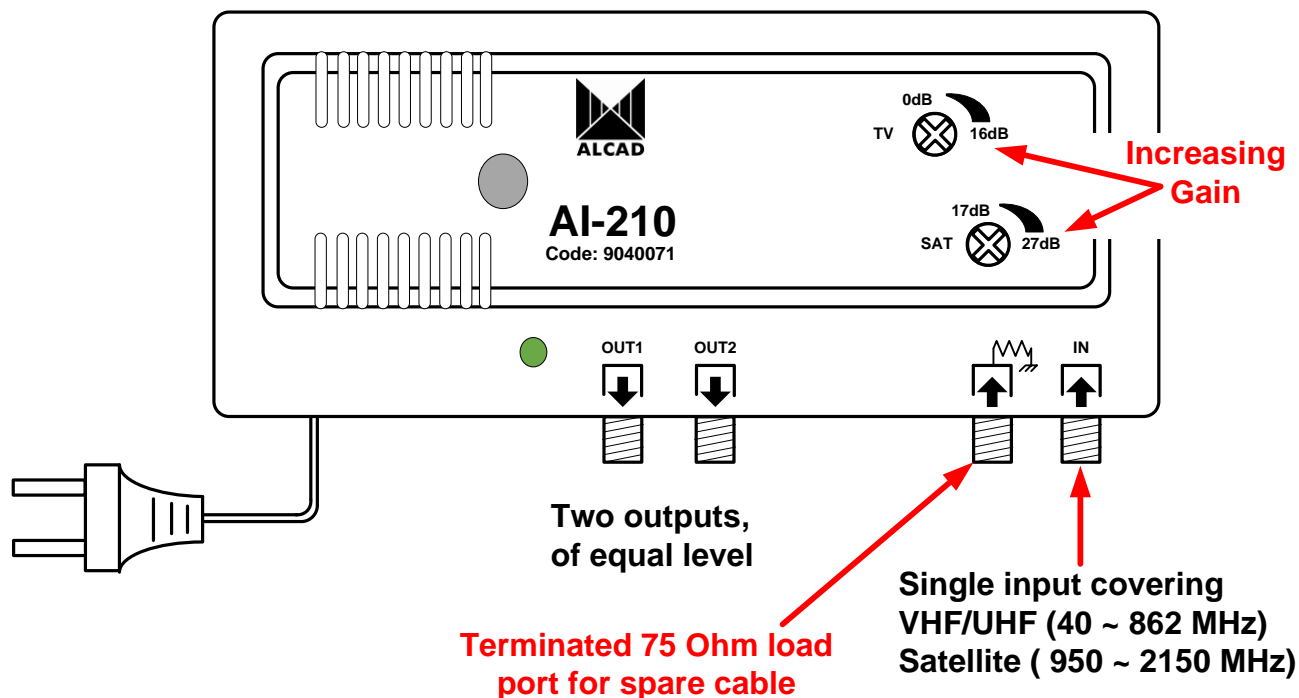

Alcad Apartment amplifiers

Model : AI-210

Main features:

- Amplify both VHF/UHF (40 ~ 862MHz) and Satellite (950 ~ 2150 MHz) input signal
- Use to compensate for losses incurred due to long cable runs
- Or compensate for the losses of splitters used in feeding multiple TV points in the apartment.
- Two outputs, main and secondary output of equal value. Both outputs can be used if required.
- Separate gain adjustment for TV and Satellite bands.
- Compact amplifier housing.

• Output 1:	VHF/UHF (40 ~ 862 MHz)	Sat (950 ~ 2150 MHz)
Total Gain	16 dB	30 dB
Adjustable gain	15 dB	12 dB
• Output 2:	VHF/UHF (40 ~ 862 MHz)	Sat (950 ~ 2150 MHz)
Total Gain	16 dB	30 dB
Adjustable gain	15 dB	12 dB