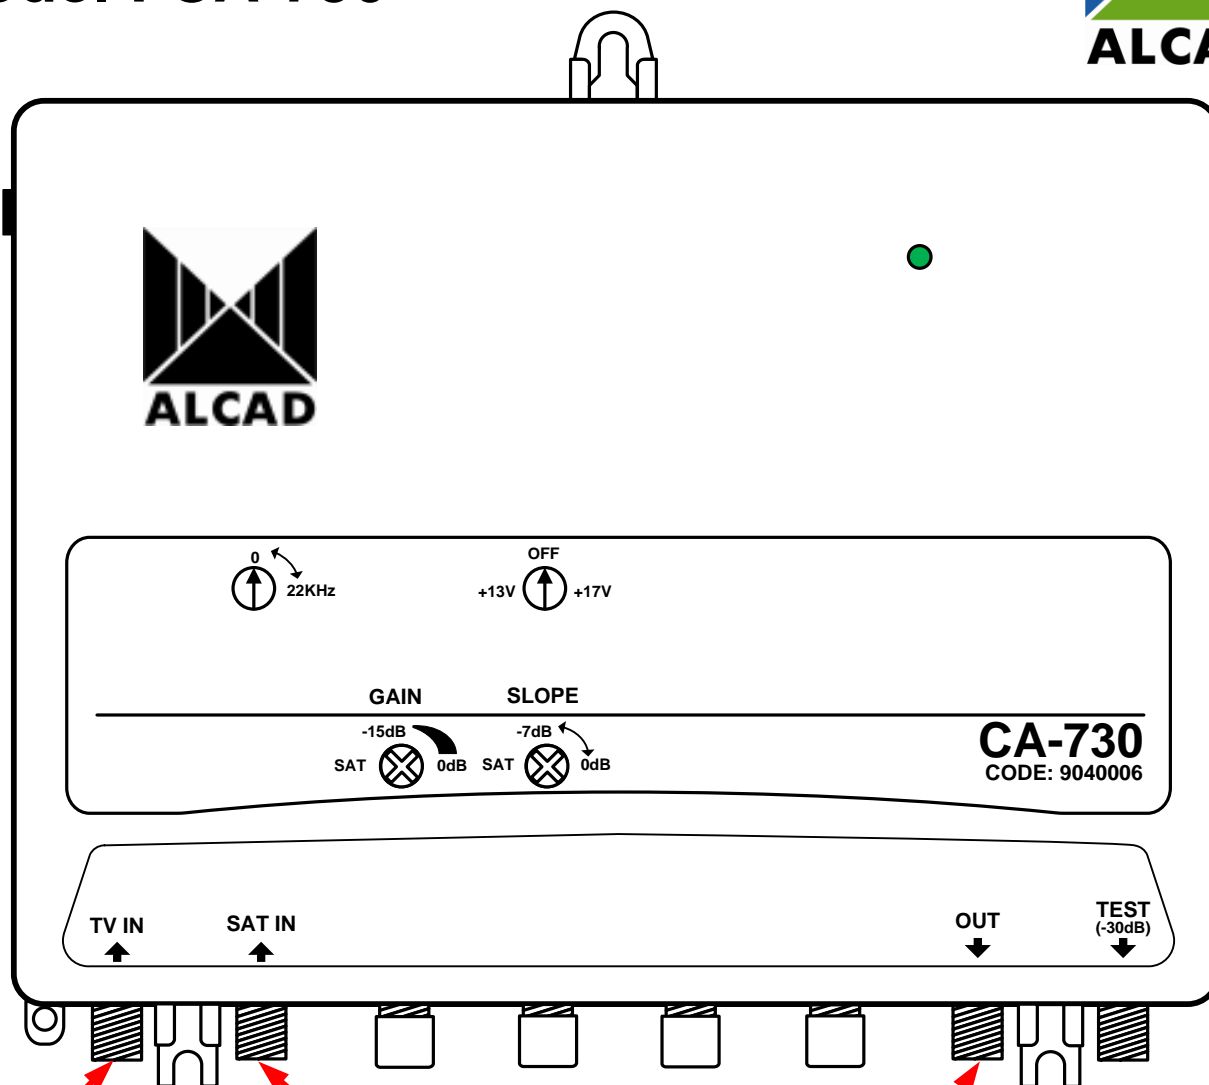

# Alcad Satellite Headend amplifier

## Model : CA-730

TV input covering  
47 ~ 862 MHz,  
passive loss  
-2.5dB

Satellite input covering  
950 ~ 2150 MHz

Satellite output with  
coupled VHF/UHF signal

### Main features:

- Amplify Satellite (950 ~ 2150 MHz) input signal.
- Switchable supply 13 / 17V to power LNB, with Switchable tone 0/22KHz.
- Use as a Headend Satellite amplifier.
- Separate gain adjustment and slope adjustment for Satellite signal.
- Test point on output to permit checking of level of signal.
- Extension input for combining VHF/UHF signal to Satellite output.
- Amplifier housing made from Zamak and galvanised plate for maximum shielding.